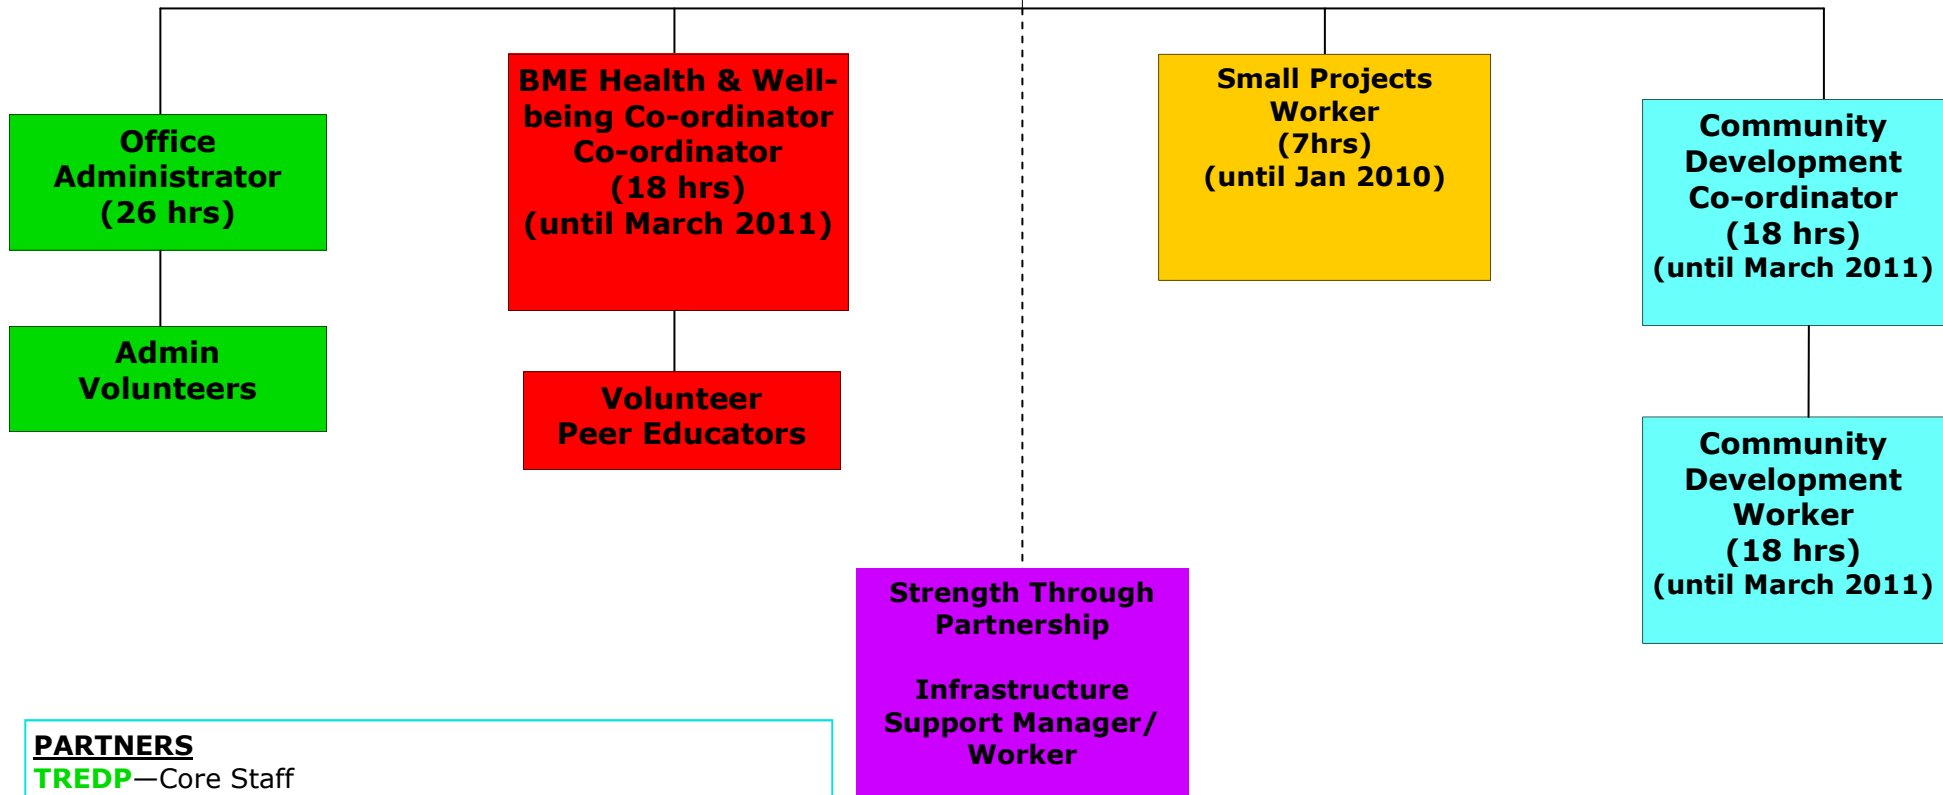

Telford Race, Equality & Diversity Partnership Board

Partnership Manager

PARTNERS

- TREDP**—Core Staff
- BMEHWG**—BME Health& Wellbeing Group, T & W PCT,
- TWC**—Telford and Wrekin Council
- TWCVS**—Telford & Wrekin Council for Voluntary Service
- STP**—Dudley Centre for Equality and Diversity, REWM, Wolverhampton Citywide